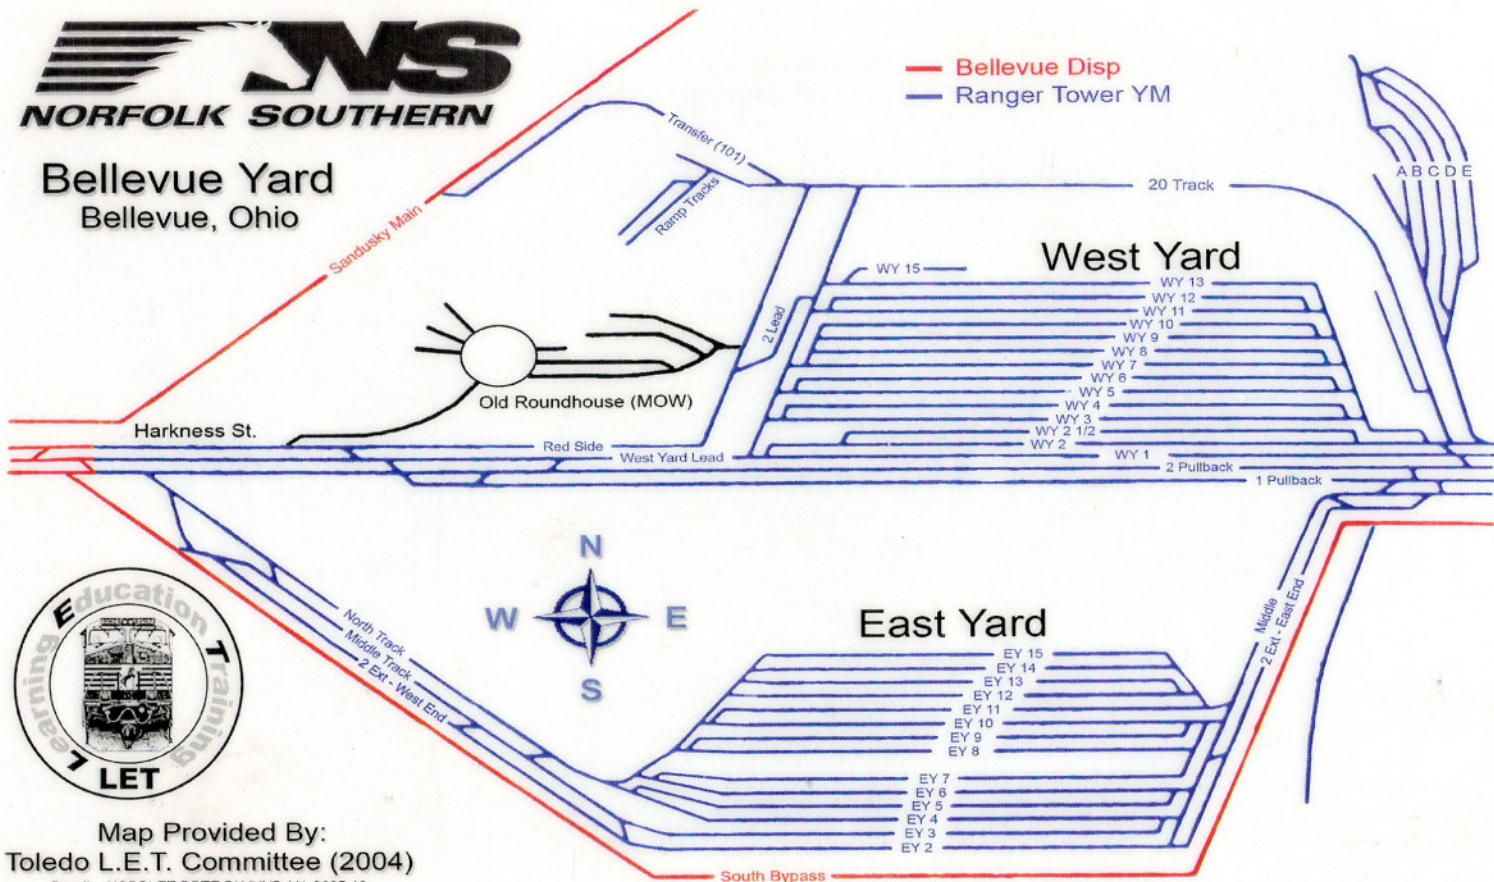

Bellevue Yard

Bellevue, Ohio

— Bellevue Disp
— Ranger Tower YM

Map Provided By:
Toledo L.E.T. Committee (2004)

Doc #: NSDBLET-DBTE.BLVUYD-H1-2005.10
Based on Historical References

- Bellevue Disp
- Ranger Tower YM
- Route 4 (Hump) YM

Bellevue Yard
Bellevue, Ohio

Doc #: NSDBLET-DBTE.BLVUYD-H2-2005.10
Based on Historical References

Map Provided By:
Toledo L.E.T. Committee (2004)