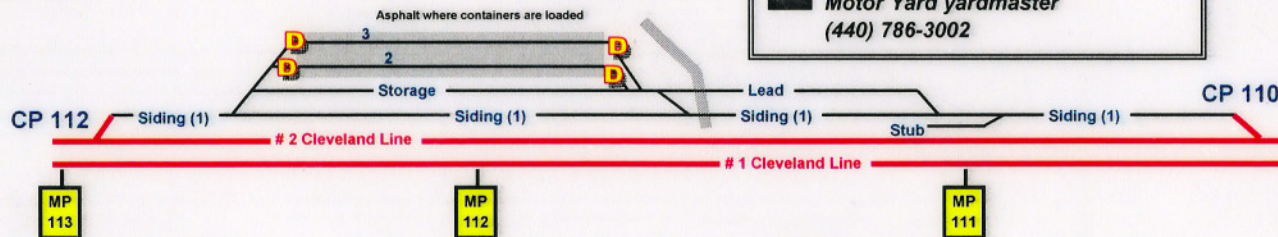

**D** -Derail

To Chrysler stamping plant

Chamberlain road (overpass)

Yard office

Siding

Twinsburg Industrial Track

Car dept.

To Chrysler stamping plant

Stone dumping pit

Industry tracks

Doc#: NSDBLET-DBTE.MAPLEHEIGHTSYD-2005.08  
HISTORICAL INFORMATION

# Maple Heights Intermodal

**Radio Channel: 64 64**

**Cleveland Terminal dispatcher**  
**(313) 323-5955**

**Motor Yard yardmaster**  
**(440) 786-3002**

**D**-Details

Map Provided By: Toledo L. E. T. Committee (2005)