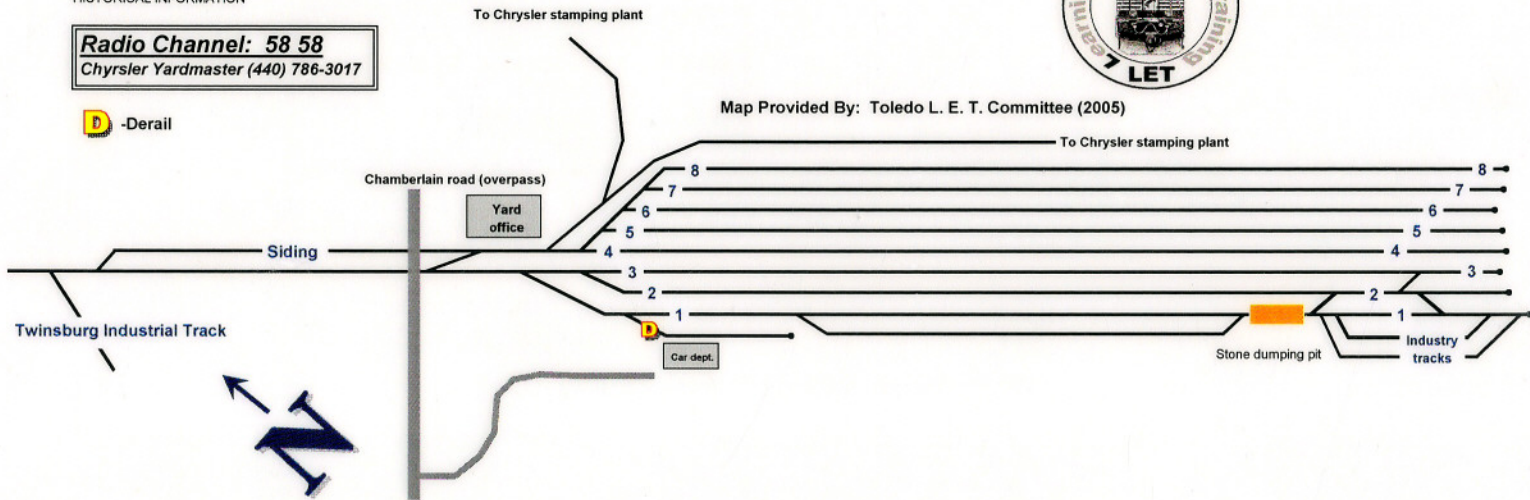

# NORFOLK SOUTHERN **Chrysler Yard**

Twinsburg, Ohio

Doc#: NSDBLET-DBTE.CHRYSLEYD-2005.08  
HISTORICAL INFORMATION

**Radio Channel: 58 58**  
Chrysler Yardmaster (440) 786-3017

Map Provided By: Toledo L. E. T. Committee (2005)

**D** -Derail

To Chrysler stamping plant

Chamberlain road (overpass)

Yard office

Siding

Twinsburg Industrial Track

Car dept.

To Chrysler stamping plant

Stone dumping pit

Industry tracks

Doc#: NSDBLET-DBTE.MAPLEHEIGHTSYD-2005.08  
HISTORICAL INFORMATION

# Maple Heights Intermodal

**Radio Channel: 64 64**

**Cleveland Terminal dispatcher**  
**(313) 323-5955**

**Motor Yard yardmaster**  
**(440) 786-3002**

**D**-Details

Map Provided By: Toledo L. E. T. Committee (2005)