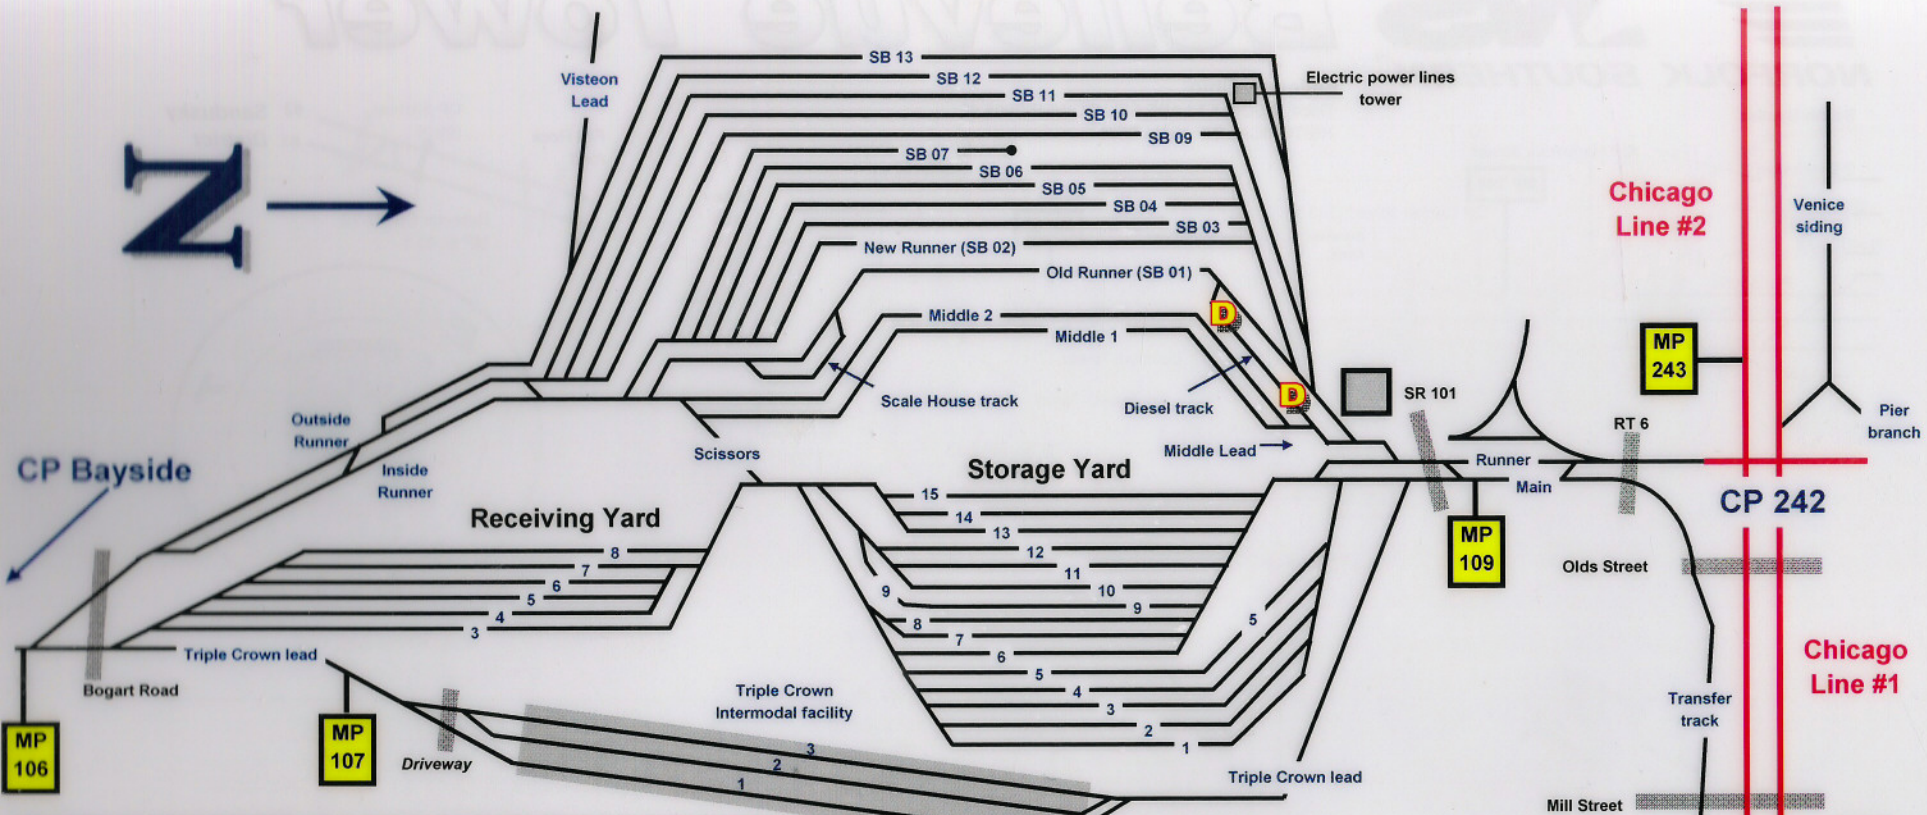

Bellevue Tower

58 58 NS Toledo East Dispatcher
(313) 323-5860

72 72 Sandusky Yardmaster
(419) 625-8199

* On 3rd shift, contact the Bellevue dispatcher for yarding instructions, Ch. 22 22 (260) 493-5452

NORFOLK SOUTHERN Sandusky, OH

Doc#: NSDBLET.DBTE.SANDUSKY-2006.01
 HISTORICAL INFORMATION
 NOT TO SCALE