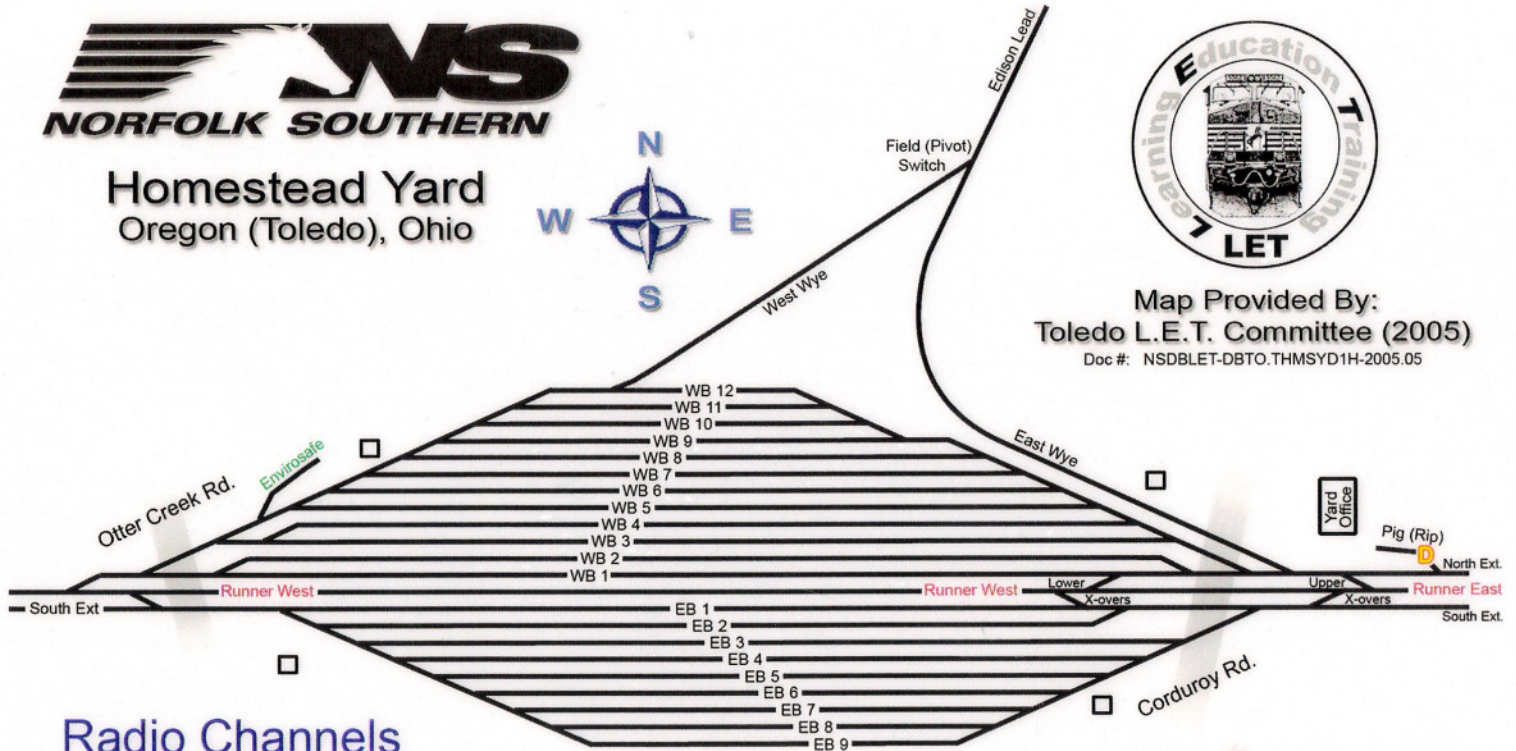

Homestead Yard
Oregon (Toledo), Ohio

Map Provided By:
Toledo L.E.T. Committee (2005)

Doc #: NSDBLET-DBTO.THMSYD1H-2005.05

Radio Channels

76-76 - Homestead YM
64-64 - Toledo Yard Disp.

D Derail

Yardmaster Phone
(419) 697-5065

Track Lengths

Homestead Yard – Oregon, Ohio

Provided By: Toledo L.E.T. Committee (2005)
Doc #: NSDBLET-DBTO-THMSYD2H-2005.06

East Bound

EB 1	2,750 ft
EB 2	2,750 ft
EB 3	2,750 ft
EB 4	2,500 ft
EB 5	2,400 ft
EB 6	2,300 ft
EB 7	2,000 ft
EB 8	1,600 ft
EB 9	1,600 ft

Wye Tracks

East Wye	1,700 ft
West Wye	1,700 ft

Other Tracks

Pig Track	240 ft
-----------	--------

West Bound

WB 1	3,000 ft
WB 2	3,000 ft
WB 3	3,000 ft
WB 4	2,550 ft
WB 5	2,700 ft
WB 6	2,600 ft
WB 7	2,500 ft
WB 8	2,000 ft
WB 9	1,900 ft
WB 10	1,700 ft
WB 11	1,600 ft
WB 12	1,200 ft

Runner & Extensions

Runner E.	3,100 ft
Runner W.	3,100 ft
South Ext.	2,900 ft
North Ext.	2,900 ft

Remember:

Make NO Assumptions!

If You Don't Know,
If You Aren't Sure,

ASK!!